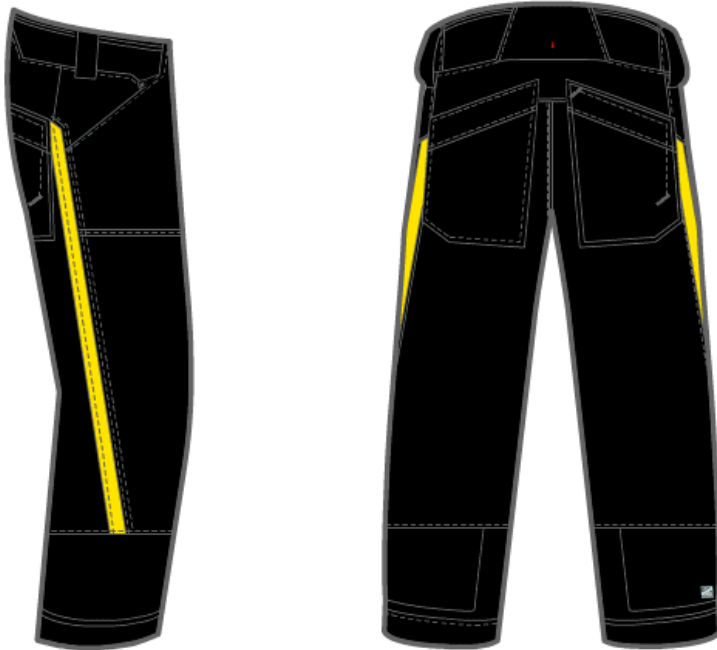

[CLICK F](#)

PLEASE NOTE:
SCUFF GUARDS